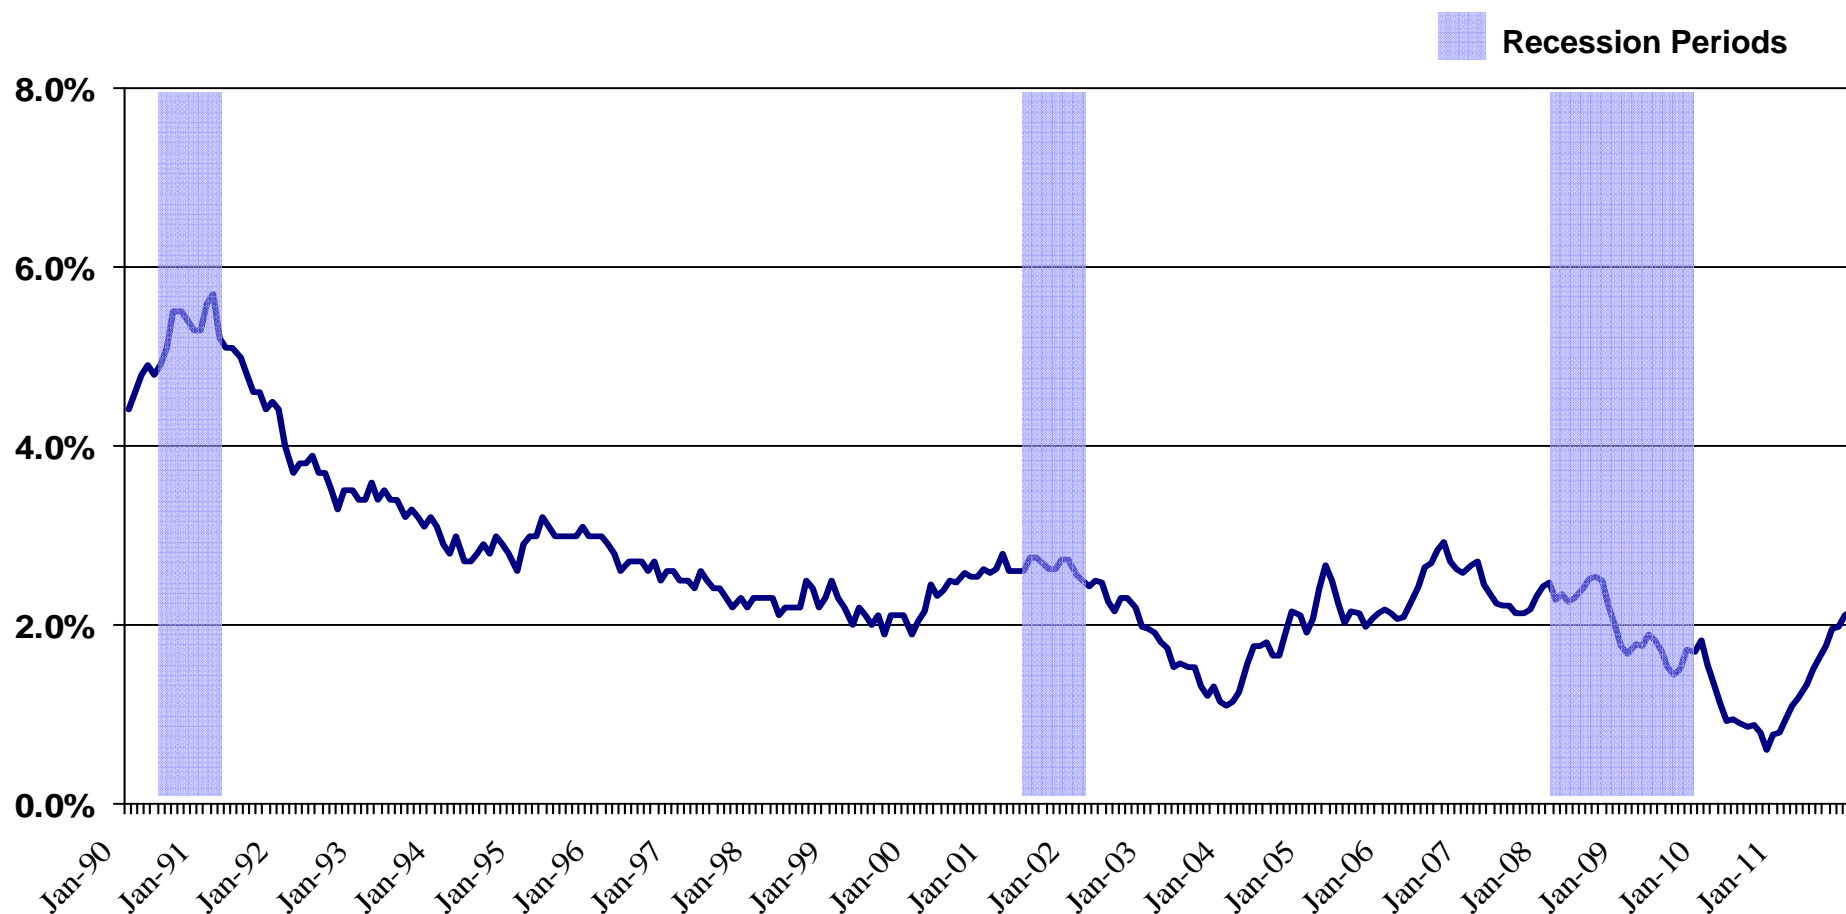

Consumer Price Index less Food & Energy Percent Change Year Ago 1990 – 2011*

Source: Bureau of Labor Statistics

*Data through November 2011

Elliott D. Pollack & Company