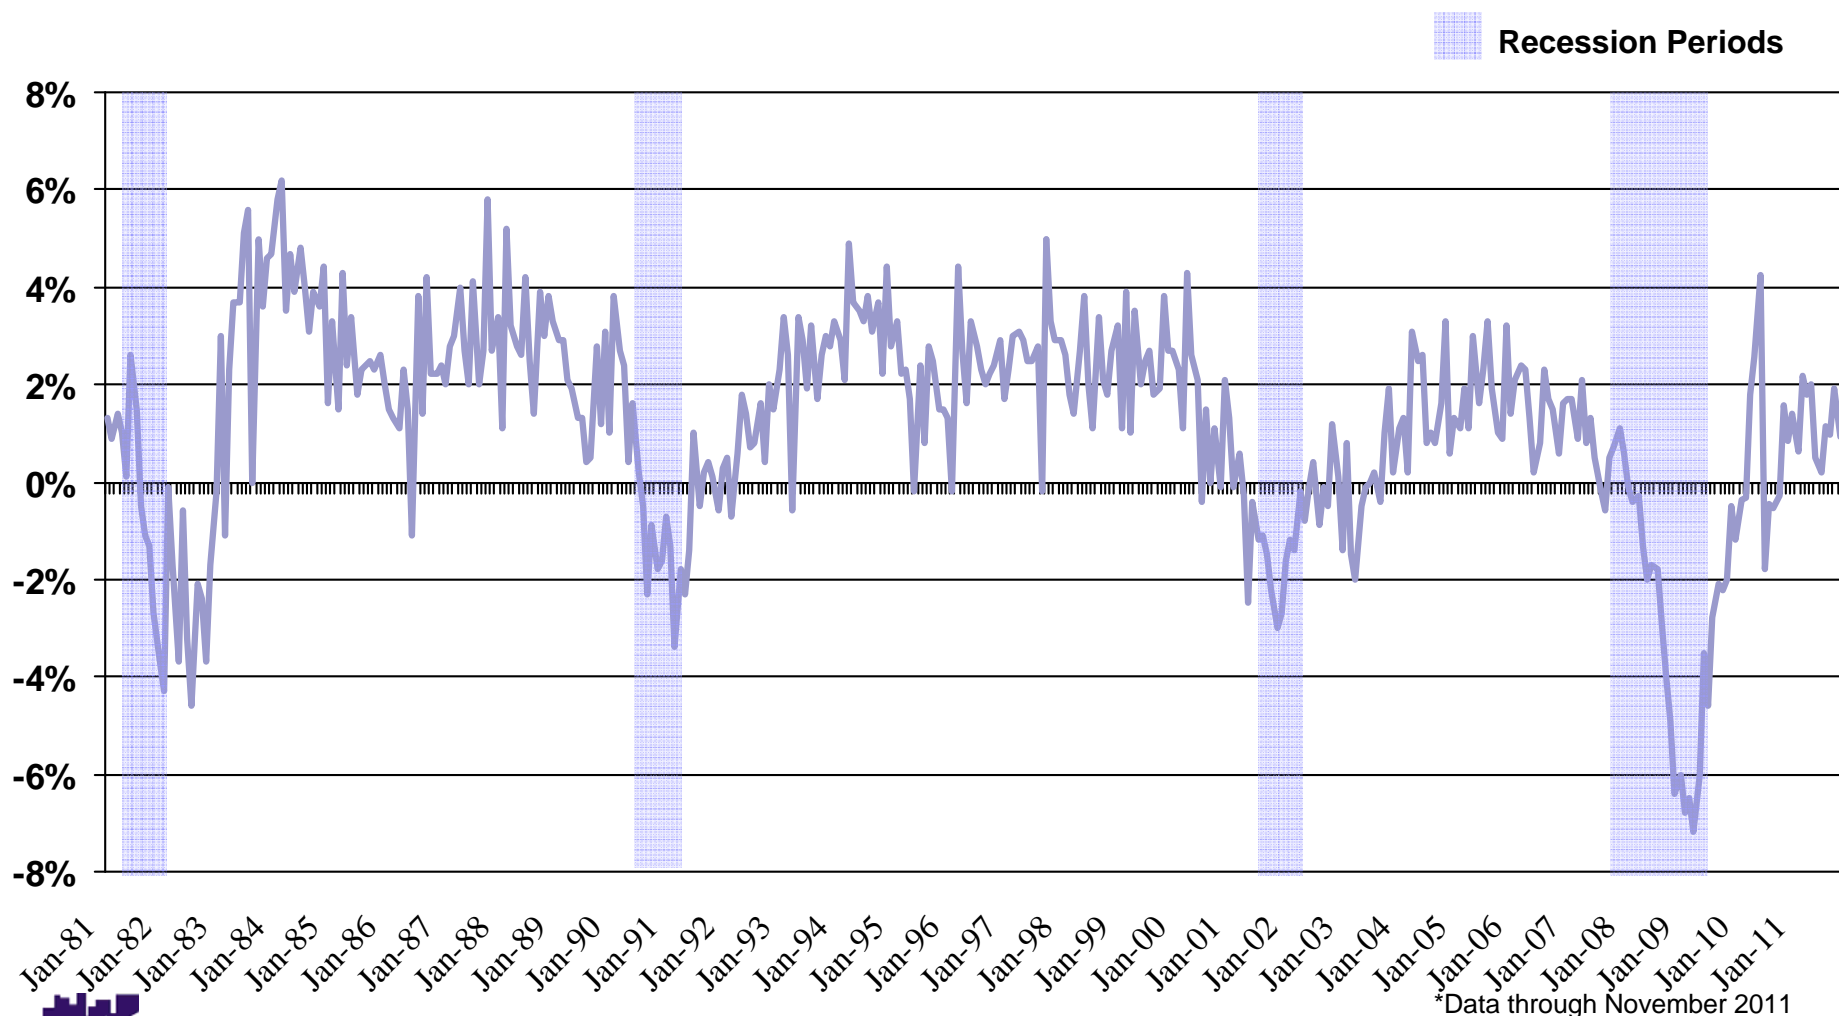

# National Employment Percent Change Month Ago, Annualized (S/A) 1981 – 2011\*

Source: U.S. Bureau of Labor Statistics

Recession Periods

Elliott D. Pollack & Company

\*Data through November 2011