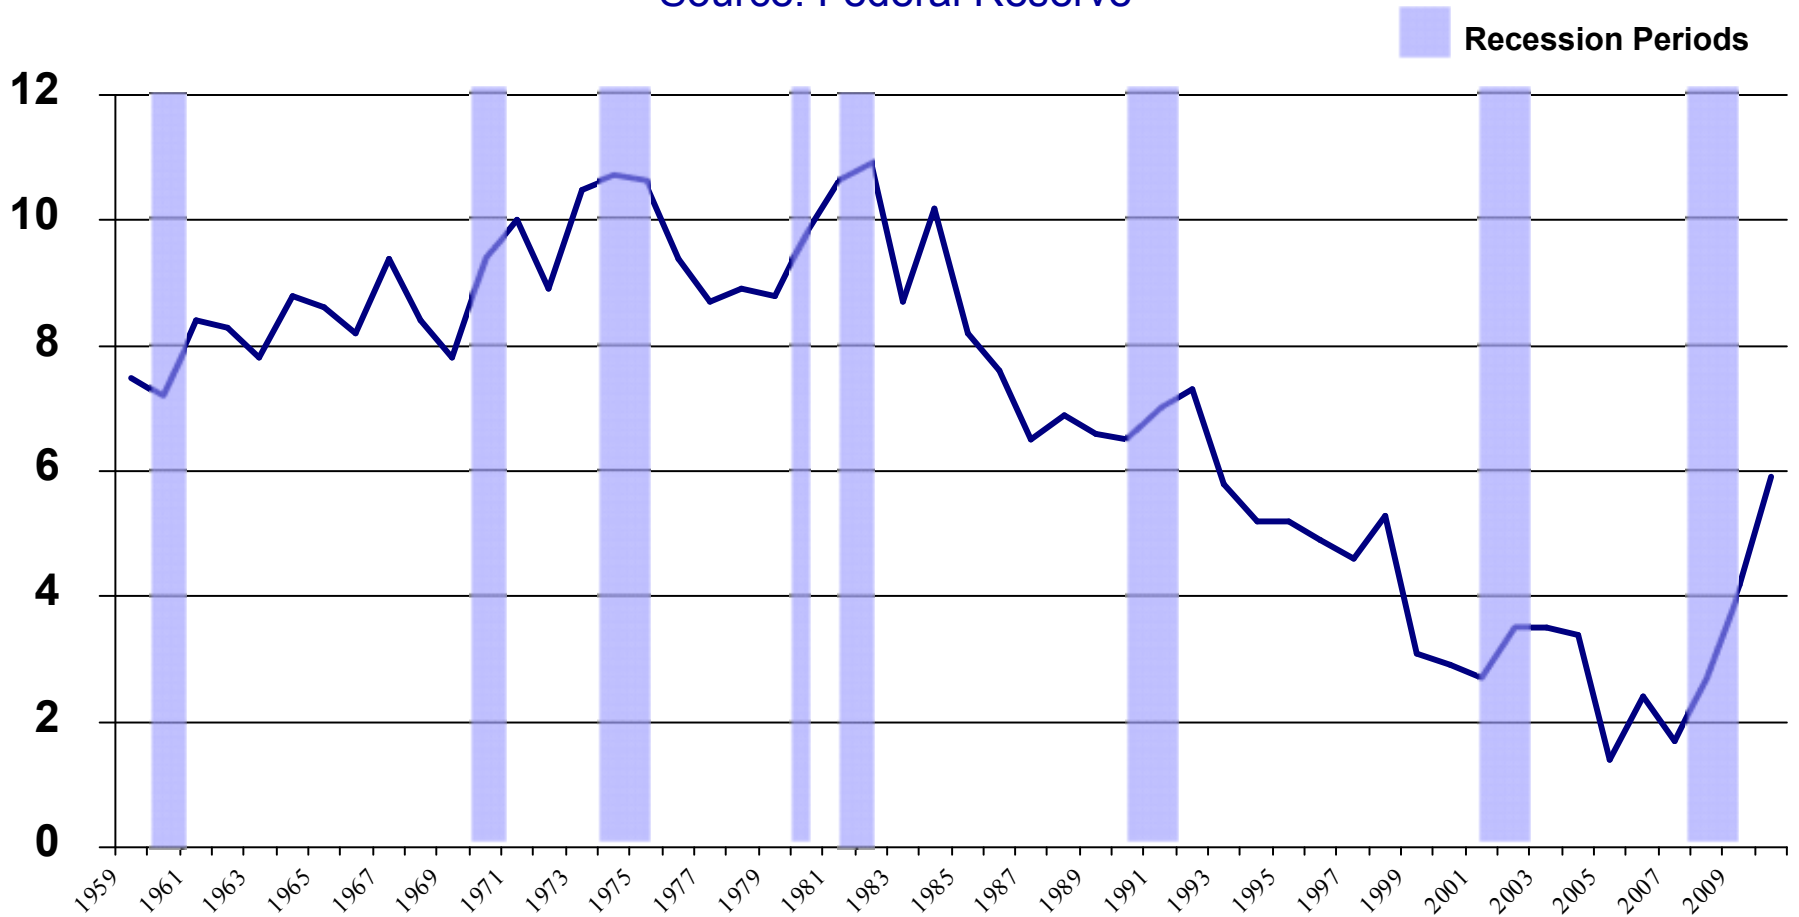

# Savings Rate 1959 – 2010\*

Source: Federal Reserve

\*Through June 2010