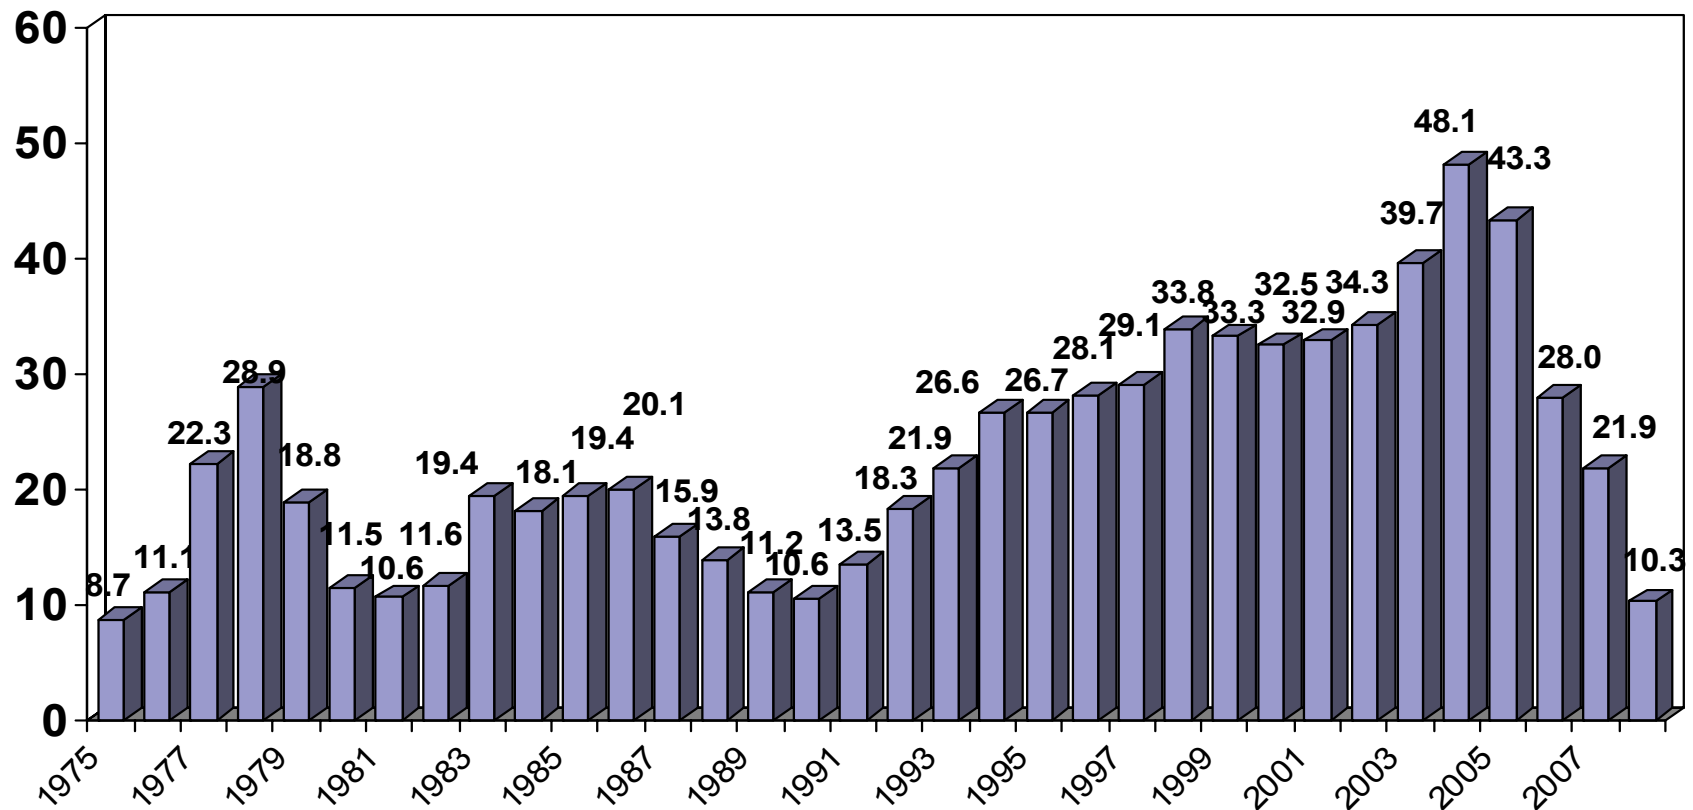

Single Family Permits Maricopa County 1975–2008*

Permits
(000)

Source: Phoenix Metropolitan Housing Study

Data does not include townhouses and condominiums