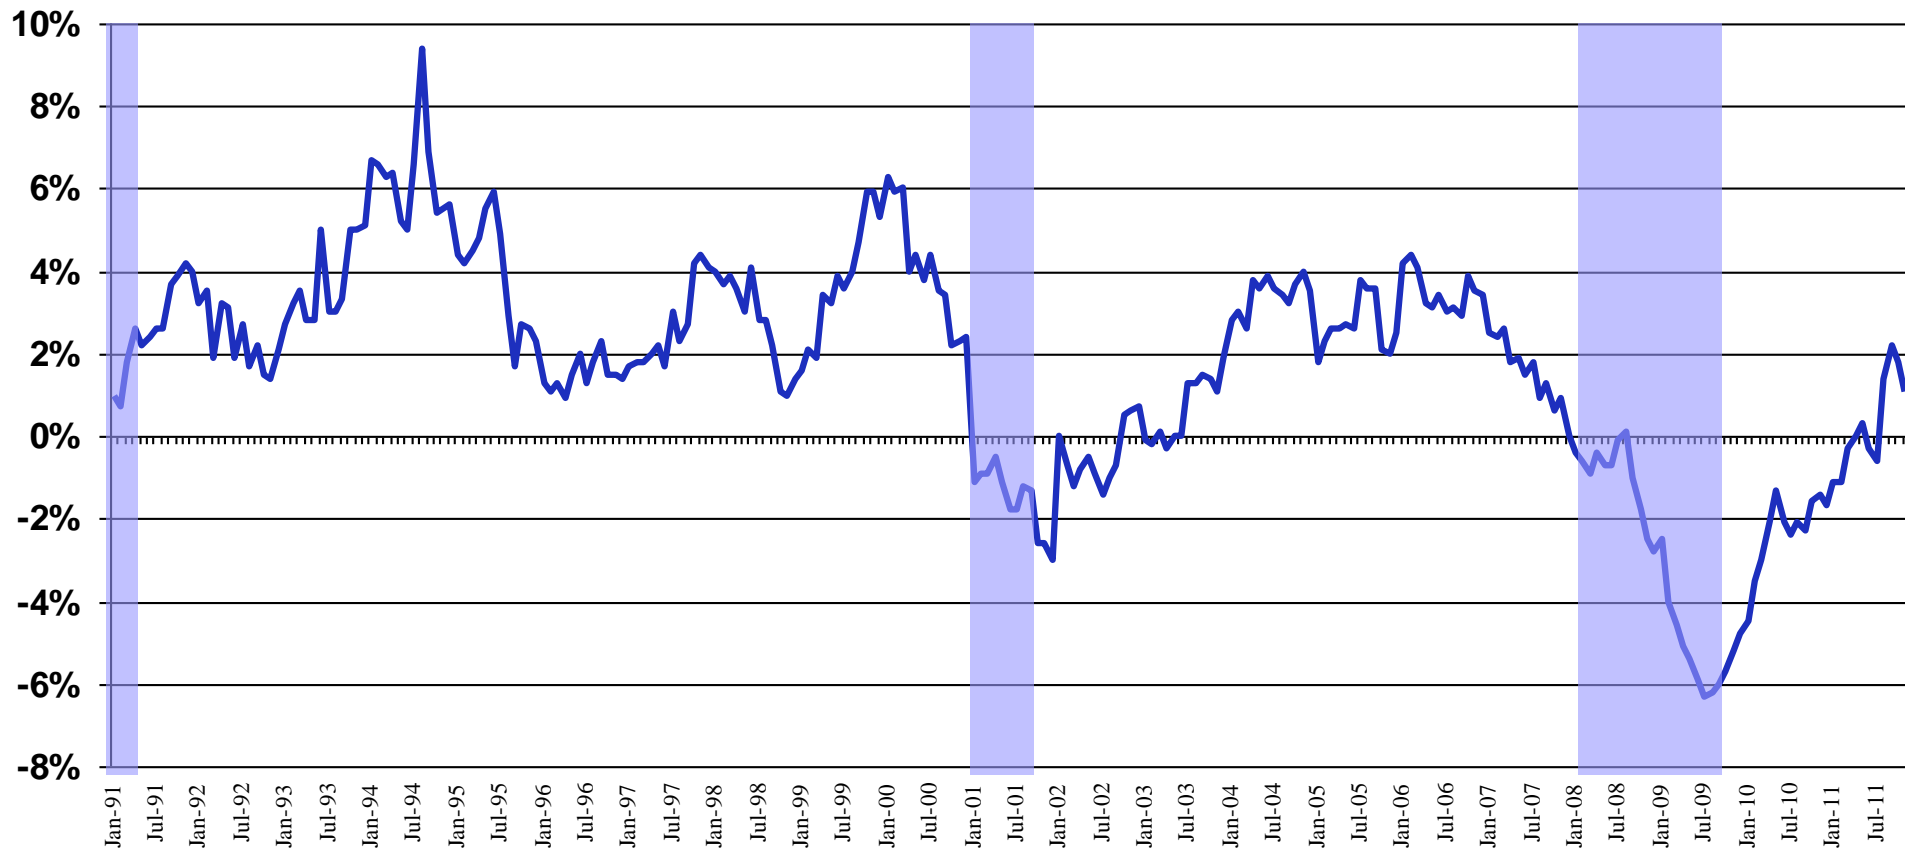

# Tucson Employment Percent Change Year Ago 1991 – 2011\*

Source: Arizona Department of Commerce, Research Administration

\*Data through November 2011.